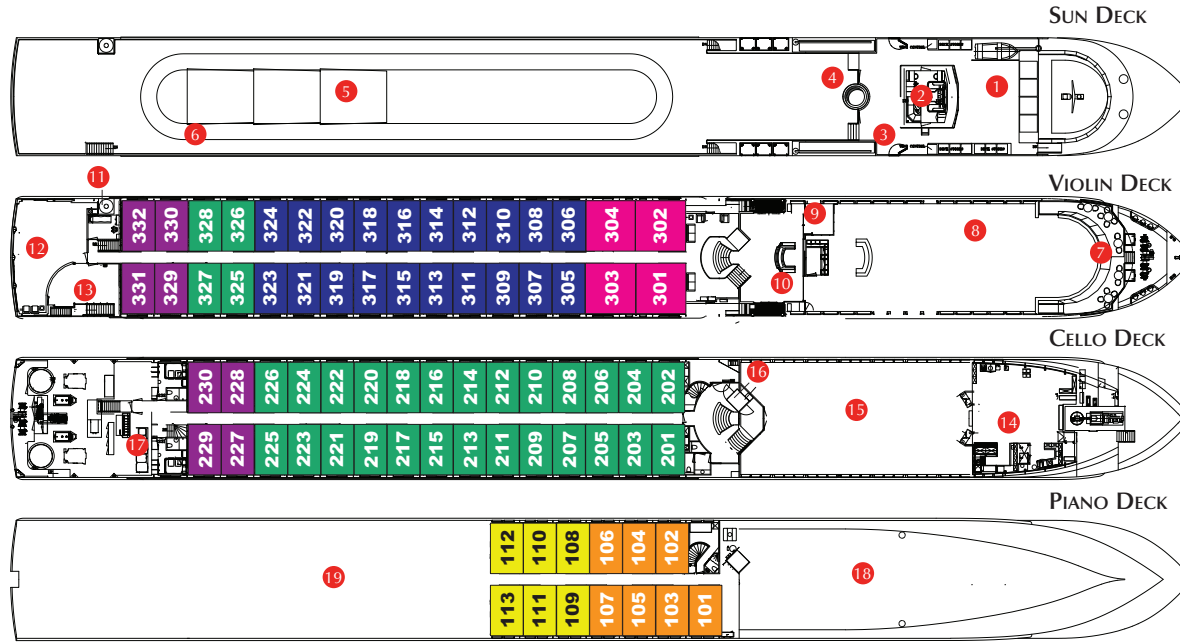

MS AMALEGRO & MS AMADAGIO

Elevator reaches: Restaurant, Lobby/Main Lounge, and staterooms on Violin and Cello Deck.

CABIN CATEGORIES

- Jr. Suite** Violin Deck - French Balcony - 255 sq.ft.
- Cat. A** Violin Deck - French Balcony - 170 sq.ft.
- Cat. B** Violin & Cello Deck - French Balcony - 170 sq.ft.
- Cat. C** Violin & Cello Deck - French Balcony - 170 sq.ft.
- Cat. D** Piano Deck - Fixed window - 170 sq.ft.
- Cat. E** Piano Deck - Fixed window - 170 sq.ft.

TECHNICAL DATA

Built: AMALEGRO - 2007
 AMADAGIO - 2006
 Length: 360 feet
 Width: 38 feet
 Passengers: 150; Crew: 41
 Staterooms: 75
 Registry: Switzerland

DECK PLAN

- 1 Observation Deck
- 2 Navigation Bridge
- 3 Bicycles
- 4 Whirlpool
- 5 Sun Deck
- 6 Walking Track
- 7 Bow seating area
- 8 Main Lounge & Bar
- 9 Gift Shop
- 10 Reception
- 11 Massage & Hair Salon
- 12 Aft Lounge
- 13 Fitness Room
- 14 Kitchen
- 15 Restaurant
- 16 Elevator
- 17 Cruise Director
- 18 Crew Cabins
- 19 Water Storage

FRENCH BALCONY JR. SUITE

FRENCH BALCONY STATEROOM

STANDARD STATEROOM

Reception Area, AMALEGRO

Jr. Suite, AMALEGRO

Standard Stateroom, AMALEGRO

MS AMALEGRO & MS AMADAGIO

Main Lounge, AMADAGIO