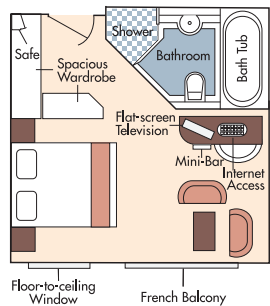

MS AMALEGRO & MS AMADAGIO

Elevator reaches: Restaurant, Lobby/Main Lounge, and staterooms on Violin and Cello Deck.

CABIN CATEGORIES

- Jr. Suite** Violin Deck - French Balcony - 255 sq.ft.
- Cat. A** Violin Deck - French Balcony - 170 sq.ft.
- Cat. B** Violin & Cello Deck - French Balcony - 170 sq.ft.
- Cat. C** Violin & Cello Deck - French Balcony - 170 sq.ft.
- Cat. D** Piano Deck - Fixed window - 170 sq.ft.
- Cat. E** Piano Deck - Fixed window - 170 sq.ft.

TECHNICAL DATA

Built: AMALEGRO - 2007
 AMADAGIO - 2006
 Length: 360 feet
 Width: 38 feet
 Passengers: 150; Crew: 41
 Staterooms: 75
 Registry: Switzerland

DECK PLAN

- 1 Observation Deck
- 2 Navigation Bridge
- 3 Bicycles
- 4 Whirlpool
- 5 Sun Deck
- 6 Walking Track
- 7 Bow seating area
- 8 Main Lounge & Bar
- 9 Gift Shop
- 10 Reception
- 11 Massage & Hair Salon
- 12 Aft Lounge
- 13 Fitness Room
- 14 Kitchen
- 15 Restaurant
- 16 Elevator
- 17 Cruise Director
- 18 Crew Cabins
- 19 Water Storage

FRENCH BALCONY JR. SUITE

FRENCH BALCONY STATEROOM

STANDARD STATEROOM

Reception Area, AMALEGRO

Jr. Suite, AMALEGRO

Standard Stateroom, AMALEGRO

MS AMALEGRO & MS AMADAGIO

Main Lounge, AMADAGIO