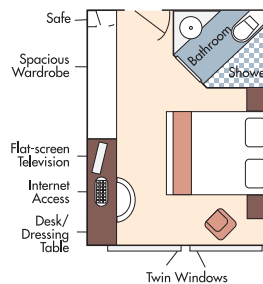

MS AMALEGRO & MS AMADAGIO

Elevator reaches: Restaurant, Lobby/Main Lounge, and staterooms on Violin and Cello Deck.

CABIN CATEGORIES

- Jr. Suite** Violin Deck - French Balcony - 255 sq.ft.
- Cat. A** Violin Deck - French Balcony - 170 sq.ft.
- Cat. B** Violin & Cello Deck - French Balcony - 170 sq.ft.
- Cat. C** Violin & Cello Deck - French Balcony - 170 sq.ft.
- Cat. D** Piano Deck - Fixed window - 170 sq.ft.
- Cat. E** Piano Deck - Fixed window - 170 sq.ft.

TECHNICAL DATA

Built: AMALEGRO - 2007
 AMADAGIO - 2006
 Length: 360 feet
 Width: 38 feet
 Passengers: 150; Crew: 41
 Staterooms: 75
 Registry: Switzerland

DECK PLAN

- 1 Observation Deck
- 2 Navigation Bridge
- 3 Bicycles
- 4 Whirlpool
- 5 Sun Deck
- 6 Walking Track
- 7 Bow seating area
- 8 Main Lounge & Bar
- 9 Gift Shop
- 10 Reception
- 11 Massage & Hair Salon
- 12 Aft Lounge
- 13 Fitness Room
- 14 Kitchen
- 15 Restaurant
- 16 Elevator
- 17 Cruise Director
- 18 Crew Cabins
- 19 Water Storage

FRENCH BALCONY JR. SUITE

FRENCH BALCONY STATEROOM

STANDARD STATEROOM

Reception Area, AMALEGRO

Jr. Suite, AMALEGRO

Standard Stateroom, AMALEGRO

MS AMALEGRO & MS AMADAGIO

Main Lounge, AMADAGIO