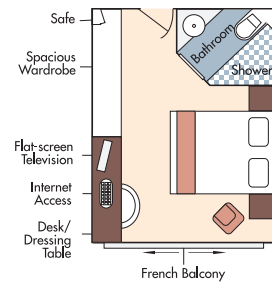

MS AMALEGRO & MS AMADAGIO

Elevator reaches: Restaurant, Lobby/Main Lounge, and staterooms on Violin and Cello Deck.

CABIN CATEGORIES

- Jr. Suite** Violin Deck - French Balcony - 255 sq.ft.
- Cat. A** Violin Deck - French Balcony - 170 sq.ft.
- Cat. B** Violin & Cello Deck - French Balcony - 170 sq.ft.
- Cat. C** Violin & Cello Deck - French Balcony - 170 sq.ft.
- Cat. D** Piano Deck - Fixed window - 170 sq.ft.
- Cat. E** Piano Deck - Fixed window - 170 sq.ft.

TECHNICAL DATA

Built: AMALEGRO - 2007
 AMADAGIO - 2006
 Length: 360 feet
 Width: 38 feet
 Passengers: 150; Crew: 41
 Staterooms: 75
 Registry: Switzerland

DECK PLAN

- 1 Observation Deck
- 2 Navigation Bridge
- 3 Bicycles
- 4 Whirlpool
- 5 Sun Deck
- 6 Walking Track
- 7 Bow seating area
- 8 Main Lounge & Bar
- 9 Gift Shop
- 10 Reception
- 11 Massage & Hair Salon
- 12 Aft Lounge
- 13 Fitness Room
- 14 Kitchen
- 15 Restaurant
- 16 Elevator
- 17 Cruise Director
- 18 Crew Cabins
- 19 Water Storage

FRENCH BALCONY JR. SUITE

FRENCH BALCONY STATEROOM

STANDARD STATEROOM

Reception Area, AMALEGRO

Jr. Suite, AMALEGRO

Standard Stateroom, AMALEGRO

MS AMALEGRO & MS AMADAGIO

Main Lounge, AMADAGIO